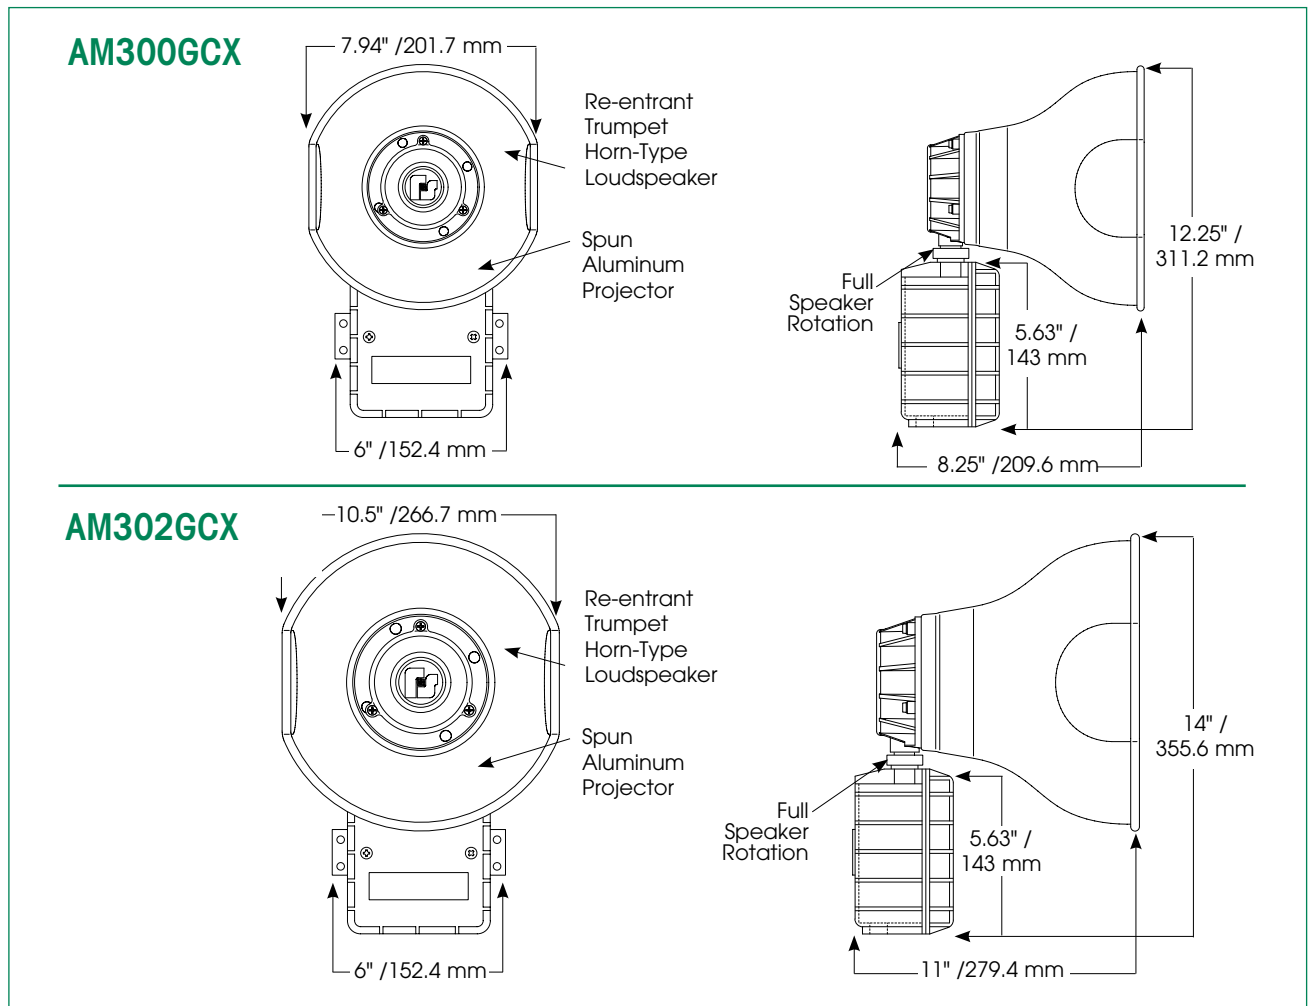

PUBLIC ADDRESS SPEAKER (AM300GCX/AM302GCX)

SPECIFICATIONS

Net Weight:

AM300GCX	4.85 lbs.	2.2 kg
AM302GCX	7.2 lbs.	3.3 kg

Shipping Weight:

AM300GCX	6.0 lbs.	2.72 kg
AM302GCX	8.1 lbs.	3.67 kg

Height:

AM300GCX	12.25"	311.2 mm
AM302GCX	14.0"	355.6 mm

Width:

AM300GCX	7.94"	201.7 mm
AM302GCX	10.5"	266.7 mm

Depth:

AM300GCX	8.25"	209.6 mm
AM302GCX	11.0"	279.4 mm

HOW TO ORDER

- Specify model number