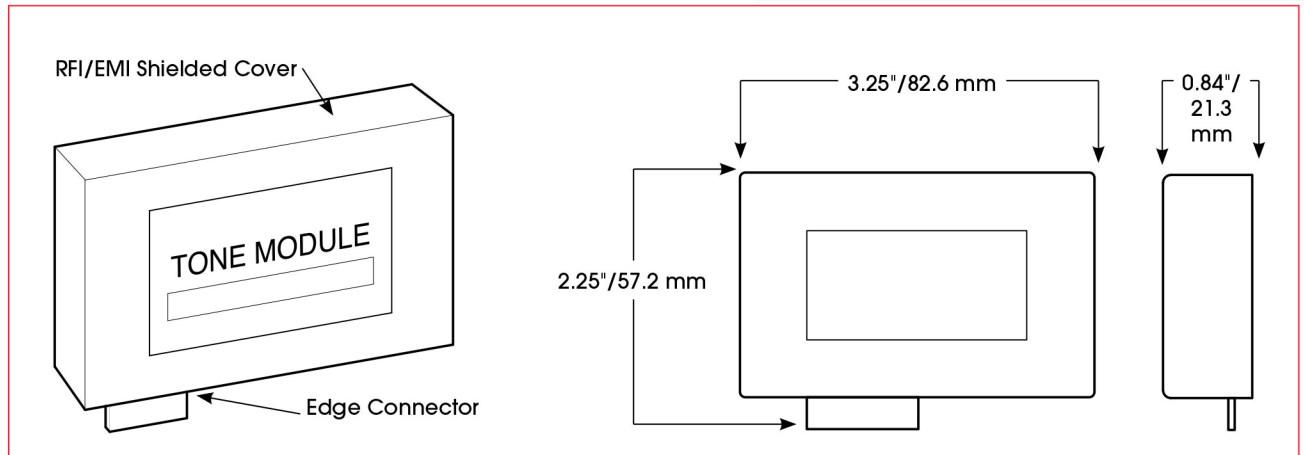

CUSTOM TONE MODULE (TM33)

STANDARD LIBRARY FOR TM33 AND COMMCENTER® CHIPS

VOICE MESSAGES

- "An automatic guided vehicle is approaching. Please step aside."
- "System is now in auto shutdown mode."
- "Lockout has been removed; system is coming on line."
- "Check status light for current system condition."
- "Auto shut down has begun. Raw materials must be replenished and system reset."
- "You have entered a restricted area."
- "The automatic doors are closing. Please stand clear."
- "The overhead door is closing. Please stand clear."
- "Safety glasses must be worn in this area at all times."
- "This is a hard hat area."
- "A forklift is approaching. Please stand clear."
- "Attention! We will be testing the fire alarm system shortly. This is only a test."
- "Attention! For the next thirty seconds a test will be conducted of the emergency evacuation system. This is only a test."
- "Please evacuate the building. This is not a test."
- "Warning, this machine is about to start up. Please stand clear."
- TM3 followed by "Please take shelter immediately. This is a severe weather alert."
- TM11 followed by "Please evacuate the building. This is not a test."
- TM5 followed by "Tornado alert. Report to your designated area."
- TM12 followed by "All clear. Return to work area."

NOVELTY MELODIES

Camp Town Races	Saints Come Marching In
Doggie in the Window	La Cucaracha
Maple Leaf Rag	Merrily We Roll Along
The Entertainer	The Mulberry Bush
Worms Crawl In	

CLASSICAL MELODIES

Bach	Fugue in "D" Minor
Bach	Fugue in "A" Minor
Beethoven	5th Symphony
Beethoven	Sonata Theme
Chopin	Minuet Waltz
Chopin	Polonaise in "A" Minor
Greig	Dance Caprice
Greig	Concerto in "A" Minor
Rackoczy	March
Strauss	Blue Danube
Tchaikovsky	Concerto in "B" Flat Minor
Rossini	William Tell Overture

FOLK MELODIES

Coventry Carol	Cradle Song
Dance Macabre	Dixie Land
Lightly Row	London Bridge
Go Tell Aunt Rhody	Greensleeves
Henry Martin	Home on the Range
Love's Complaint	Morning Song
Oh Suzannah	Oh Wondrous Enchantment
Prince Igor	Suwanee River
Watchman's Song	

ETHNIC MELODIES

Irish Jig	J'ai Du Bon Taboc
My Bonnie	Norwegian Dance
The Horn Pipe	

PATRIOTIC MELODIES

- Battle Hymn of the Republic
- My Country 'tis of Thee
- Taps

TONES AND SIGNALS

See page 167 for a list of tones or www.federsignal-indust.com

REPLACEMENT PARTS

Blank Message Module	RMB9999SD
Pre-recorded Message Module (Please specify message)	RM1SD

HOW TO ORDER

1. Specify Model, see Model Number Index TM33 on page 360 (TM33 can be used with field programmable controller 300FP)
2. Choose Message Source
   1. Select from Standard Library Above
   2. Send script to Federal Signal to be recorded in studio (additional charge incurred)
   3. Send field-recorded electronic file in .wav or .mps format to Federal Signal to be transferred to chip (additional charge incurred)